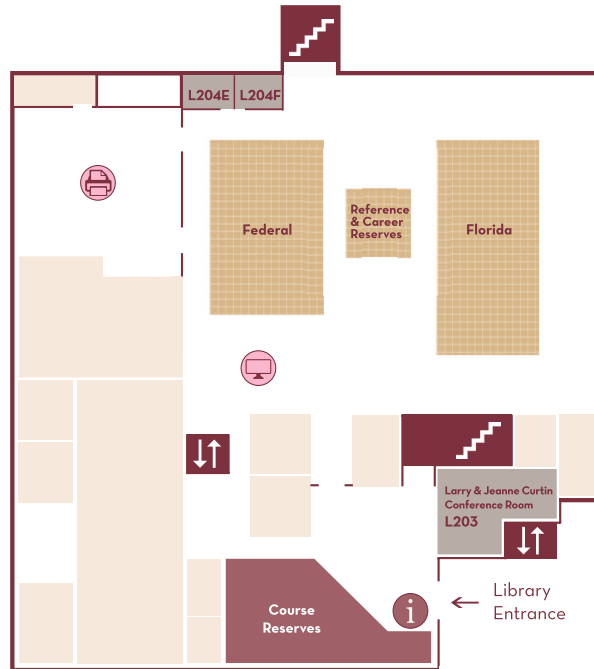

2nd FLOOR

KF 1 A42 - KF 154 C6 1936
 Careers BF 698.8 M94 H33 2014- ML 3790 P35 2015 C.2
 Reference AY 67 N5 W7 2017- Z 253 U58 201
 Florida KFF 1 T39 1970 - KFF 6584 A2 A89 2015 V.2

3rd FLOOR

KF 1102.5 B4 - KF 9827 A96 1992

- | | | | | | |
|----------------|------------------|---------------|------------------------|-------------|----------|
| Emergency Exit | Book Stacks | Computers | Reference Desk | Classrooms | Stairs |
| Men's Restroom | Women's Restroom | Staff Offices | Circulation/Reserves | Book Stacks | Elevator |
| | | Copy/Print | Study/Conference Rooms | | |