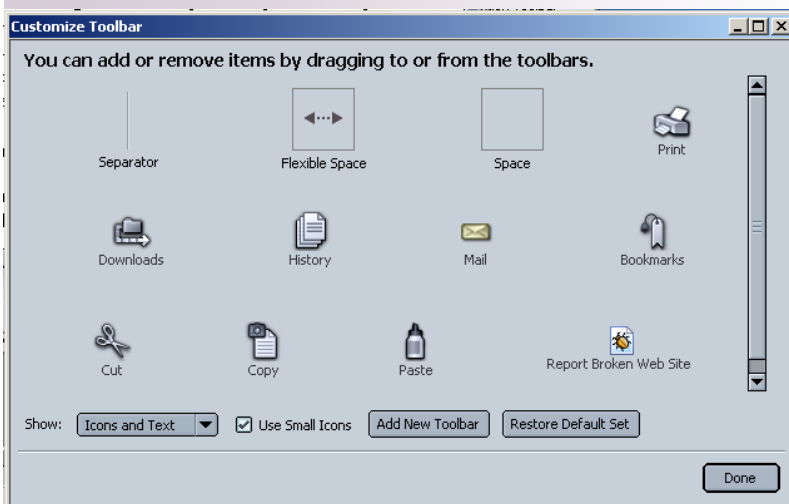

FSU College of Law Library

Basic Legal Research Series

Firefox

Basic Features

To search within a page, click on Edit and then Find in This Page.

Firefox will open a search box on the bottom left hand side of the browser window. It will find words as you type. Also when you type a word that is not found the color and sounds change so that you know immediately that that spelling is not in the document.

To customize the toolbar, right click on the upper toolbar and then click Customize.

From here you can add buttons for a new tab, new window, print and more. You can also add additional Toolbars or change the appearance of the icons.