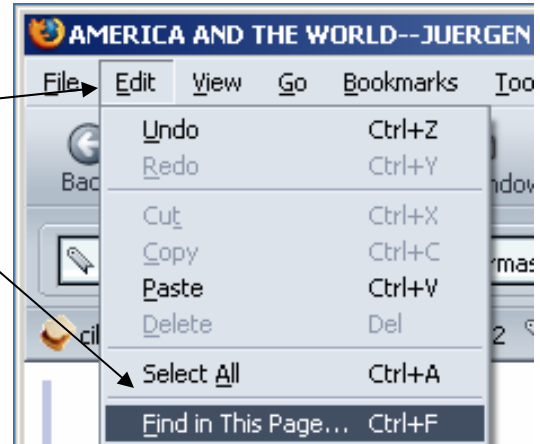

FSU College of Law Library

Basic Legal Research Series

Firefox

Basic Features

To search within a page, click on Edit and then Find in This Page.

Firefox will open a search box on the bottom left hand side of the browser window. It will find words as you type. Also when you type a word that is not found the color and sounds change so that you know immediately that that spelling is not in the document.

To customize the toolbar, right click on the upper toolbar and then click Customize.

From here you can add buttons for a new tab, new window, print and more. You can also add additional Toolbars or change the appearance of the icons.