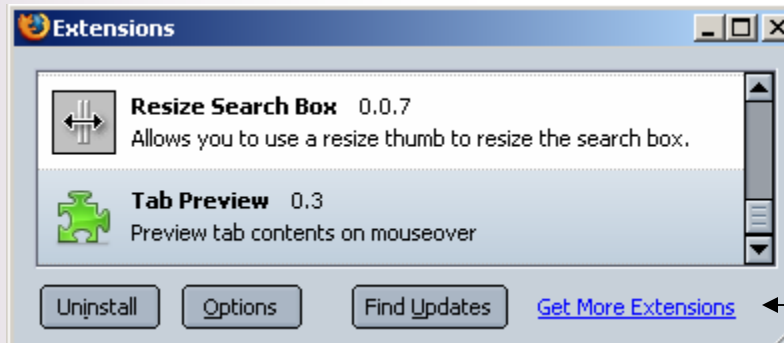

FSU College of Law Library

Basic Legal Research Series

Firefox

To add Extensions click on Tools and then click on Extensions

Then click on Get More Extensions.

You can then browse from a list of available extensions.