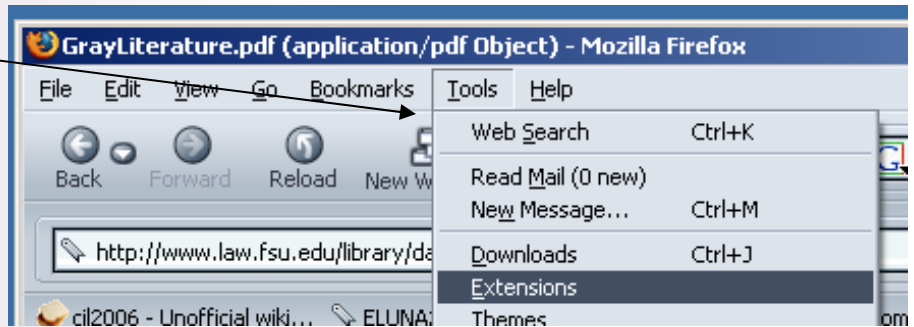

FSU College of Law Library

Basic Legal Research Series

Firefox

To add Extensions click on Tools and then click on Extensions

Then click on Get More Extensions.

You can then browse from a list of available extensions.